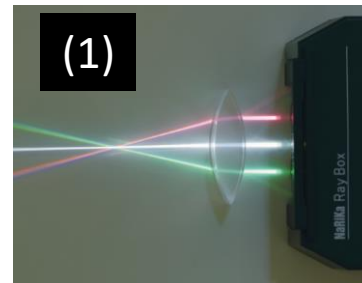

Benefits to users:

- **To all users:**
  - If tricolor beams are emitted (red at one end, white in the middle and green at the other end) to transmit them through a convex lens, it is easy to observe how each beam travels before/after the refraction (→ See below image (1) and (2)).
- **To teachers:**
  - Portable because dry cell battery is one of the options for power source.
  - Students' safety is secured because LED is used for the light source that is much less harmful for eyes than laser.
  - Easy to manage students' activities because experiments can be carried in a classroom of normal illumination level (with lights on).
- **To students:**
  - Reflection from and refraction by an object with a certain thickness will be clearer and better-defined because of the 3cm-thick beam in a vertical direction compared with laser beam that is a typical point light source.

Keywords:

- Light reflection
  (→ See below image (3))
- Light refraction
- LED Light Source
- Safe and Portable

Specifications:

- Light source: High-brightness white "Beam" LED, Cylindrical lens, Color filter with slits
- Power source (two options, sold separately):
  - ① Size AA battery (x4)
  - ② AC adapter
- Size: 110 x 112 x 52mm

- English ver. instruction manual available? → Yes
- Movie available? → No

(3)